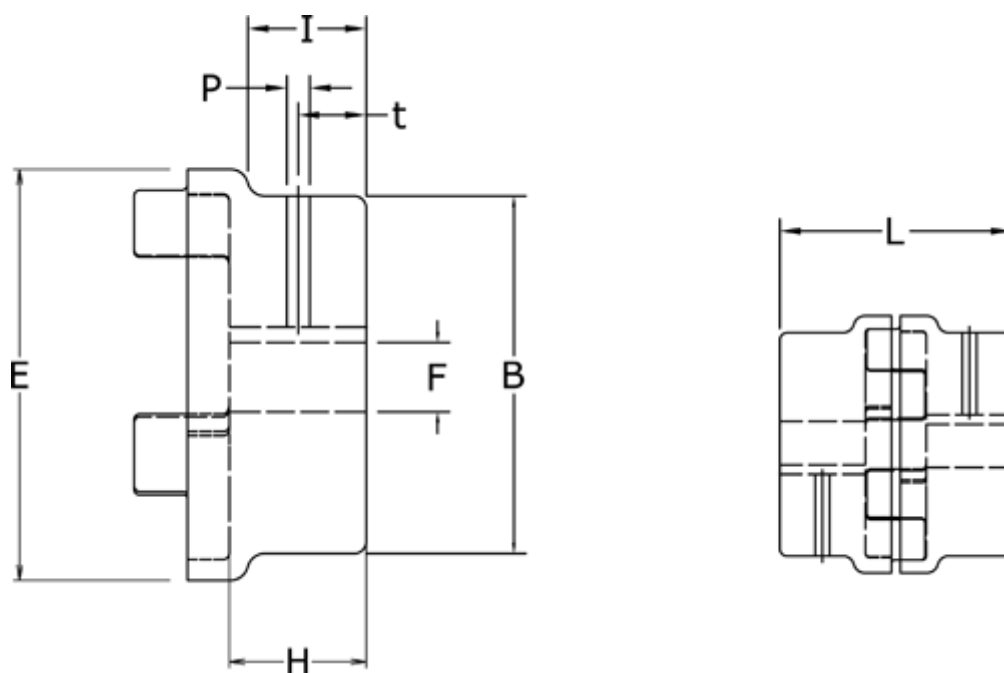

Data Sheet

Article number: 3304065AGG45

Description: Coupling hub 65/75A

GG Cast iron, Bore 45H7 mm w/keyway & setscrew

Measures

B = 115

E = 135

F = 45

H = 75

I = -

L = 185

P = M10

t = 20